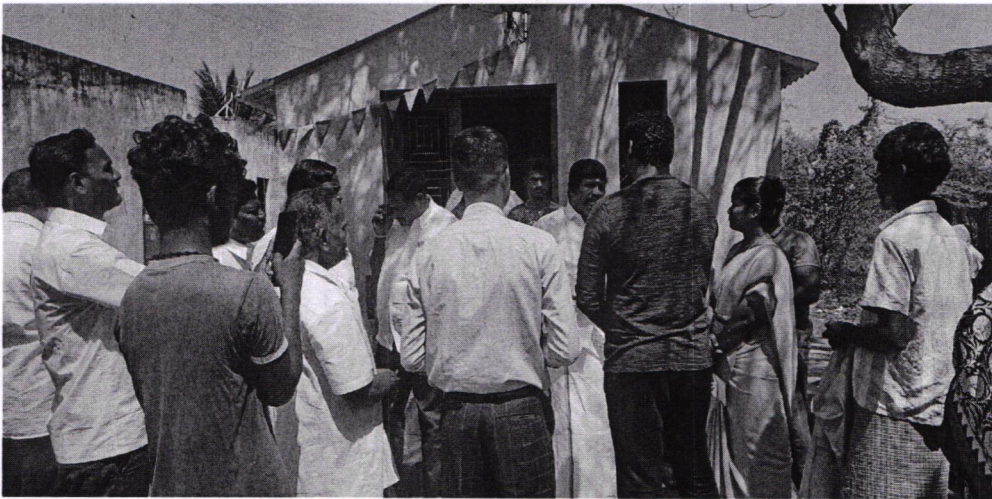

The NSS unit of St. Anne's College of Engineering and Technology, Anguchettypalayam, Panruti, was arranged the basic needs for village people at irular village, A.C Palayam on 06.02.2021. With the help of the counsellor and irular village people, our staff members organise special remedial and basic needs like Water - Electricity - Road connections - Sanitation - Maintenance of land records - As most Irular don't have proper houses, many of them still live in thatched huts in settlements encroaching water bodies. The community certificate was the major fact for students. So we carried out those problems to our concern M.L.A Mrs. P. Sathya Paneerselvam.