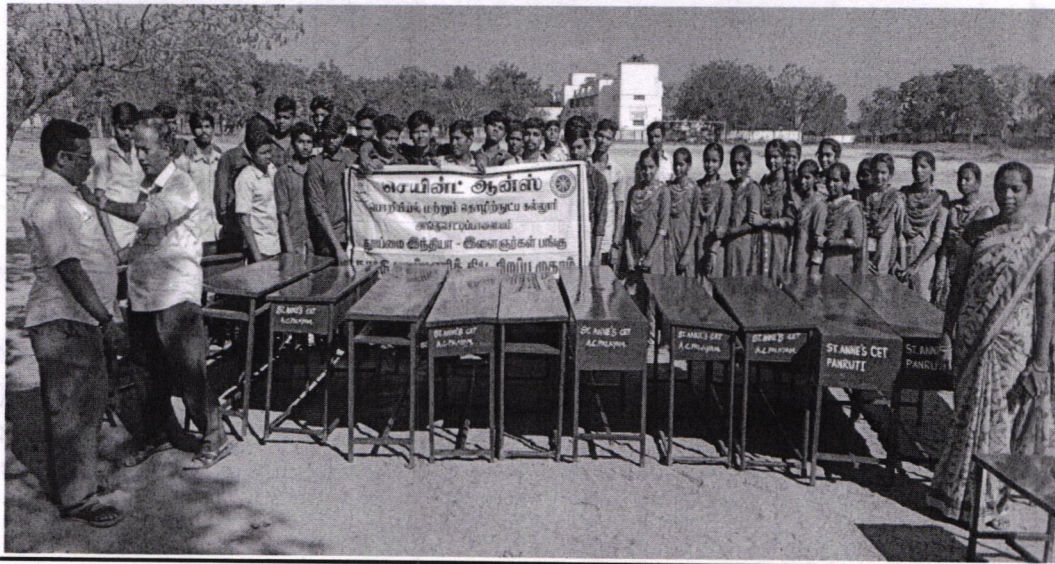

ANGUCHETTYPALAYAM, PANRUTI - 607 106.

CLEANING AND PAINTING PROGRAM

(Creating awareness on waste disposal)

REPORT

DATE: 06-03-2021

PLACE: Government Higher Secondary School, Thirunavalur.

The National Service Scheme (NSS) of St. Anne's College of Engineering and Technology conducted a one day camp on **creating awareness on waste disposal (degradable and non-degradable separately) and cleanliness** at Thirunavalur, on 6th March, 2021. The NSS Programme Officers, faculty members and the NSS volunteers actively involved in cleaning the Government Higher Secondary School premises and its surroundings. The volunteers collected the plastic and other wastes thrown by people and the school students and created awareness among the students and villagers on the importance of cleanliness, removal of all wastes and place them in the respective places. The volunteers also removed the mesquite plants from the school premises which reduce the herbaceous resources and dries the land by sucking the ground water. They painted the desks and benches in the school and carried out to create an awareness on keeping the campus clean and green. This camp instilled in the volunteers and the school students not only to preserve nature by planting trees and protecting them but also to maintain cleanliness in the surroundings. The school authorities appreciated the work of the volunteers and thanked them.

R. Aradi
Dr. R. AROKIADASS, M.E., Ph.D.,

Principal,

St. Anne's College of Engineering & Technology,

ANGUCHETTYPALAYAM,

Siruvathur-(Post), Panruti-(T.k),

Cuddalore-(Dist), Pin: 607 110.