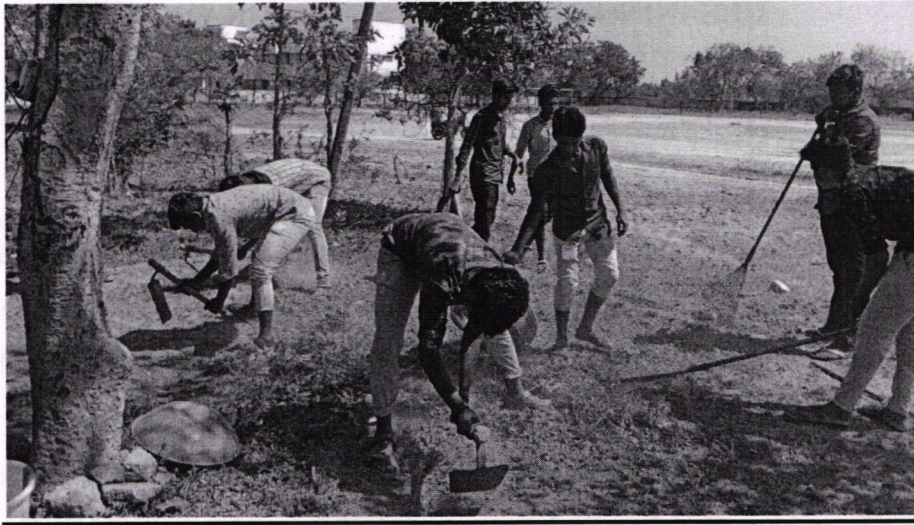

ST. ANNE'S

COLLEGE OF ENGINEERING AND TECHNOLOGY

(AN ISO 9001:2015 CERTIFIED INSTITUTION)

ANGUCHETTPALAYAM, PANRUTI - 607 106.

R. Aradiass
7.2.21

Dr. R. AROKIADASS, M.E., Ph.D.,
Principal,
St. Anne's College of Engineering & Technology,
ANGUCHETTPALAYAM,
Siruvathur-(Post), Panruti-(T.k),
Cuddalore-(Dist), Pin: 607 110.

Dr. R. AROKIADASS, M.E., Ph.D.,
Principal,
St. Anne's College of Engineering & Technology,
ANGUCHETTPALAYAM,
Siruvathur-(Post), Panruti-(T.k),
Cuddalore-(Dist), Pin: 607 110.