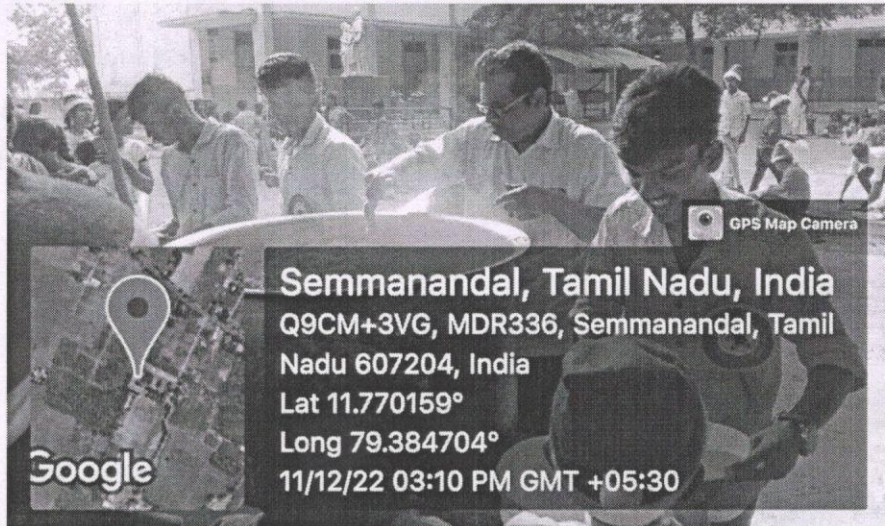

ST. ANNE'S COLLEGE OF ENGINEERING AND TECHNOLOGY

(Approved by AICTE, New Delhi. Affiliated to Anna University, Chennai)
ANGUCHETTYPALAYAM, PANRUTI – 607 106.

R. Subudra

Principal,
St. Anne's College of Engineering & Technology
ANGUCHETTYPALAYAM,
Siruvathur-(Post), Panruti-(T.k),
Cuddalore-(Dist), 607 110.

various cultural activities